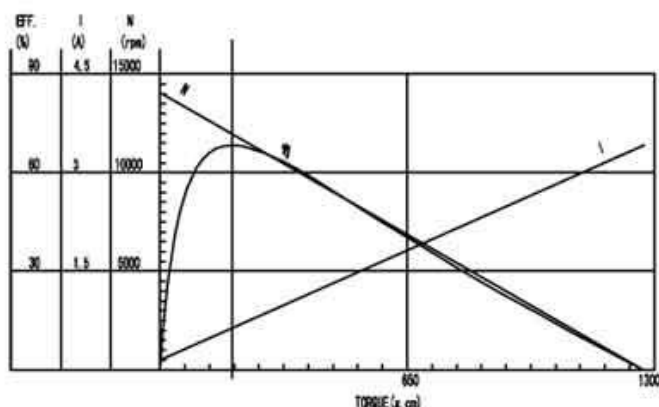

MDH-R540DP High Voltage

Main Voltage: 110~120V 220~230V

Typical Application: Hair cutter, Hair clipper, Power tools
Vacuum cleaner, driller, blender, Massager, etc.

Motor Drawing

上述尺寸单位: mm

Motor data:

Model	Voltage		No Load		At Maximum Efficiency				Stall			
	Operating Range	Nominal	Speed	Current	Speed	Current	Torque	Output	Torque	Current		
			RPM	A	RPM	A	g.cm	mN.m	W	g.cm	mN.m	A
DHCR54ADP-12105	30~120	60V Constant	9200	0.09	7471	0.26	150.4	14.75	11.5	800	78.4	1.12
DHCR54ADP-18065	30~60	60V Constant	14200	0.15	12083	0.6	190.8	18.7	23.7	1280	125.4	3.42

DHCR54ADP-18065AA

—— 60V

典型应用

1. 风筒
 2. 理发剪
- 常用的标准轴长: 61.5/67mm

备注:

上述电机性能仅供参考, 具体电机性能参数, 轴长, 寿命要求, 各项认证要求可根据客户的实际要求进行设计。