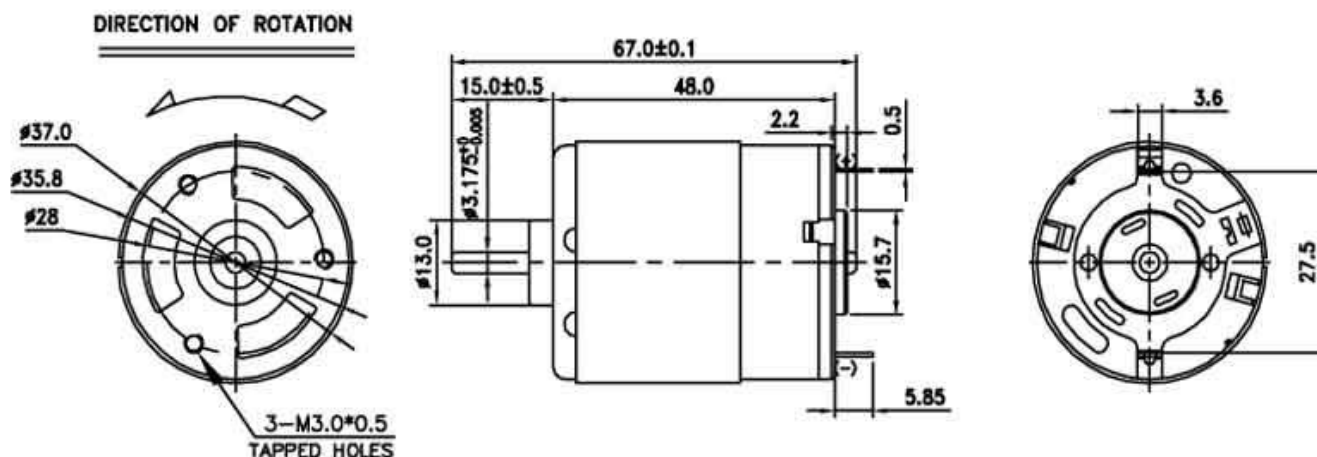

MDH-R540DP High Voltage

Main Voltage: 110~120V 220~230V

Typical Application: Hair cutter, Hair clipper, Power tools
Vacuum cleaner, driller, blender, Massager, etc.

Motor Drawing

上述尺寸单位: mm

Motor data:

Model	Voltage		No Load		At Maximum Efficiency				Stall			
	Operating Range	Nominal	Speed	Current	Speed	Current	Torque	Output	Torque	Current		
			RPM	A	RPM	A	g.cm	mN.m	W	g.cm	mN.m	A
DHCR54ADP-12105	30~120	60V Constant	9200	0.09	7471	0.26	150.4	14.75	11.5	800	78.4	1.12
DHCR54ADP-18065	30~60	60V Constant	14200	0.15	12083	0.6	190.8	18.7	23.7	1280	125.4	3.42

DHCR54ADP-18065AA

—— 60V

典型应用

1. 风筒
 2. 理发剪
- 常用的标准轴长: 61.5/67mm

备注:

上述电机性能仅供参考, 具体电机性能参数, 轴长, 寿命要求, 各项认证要求可根据客户的实际要求进行设计。