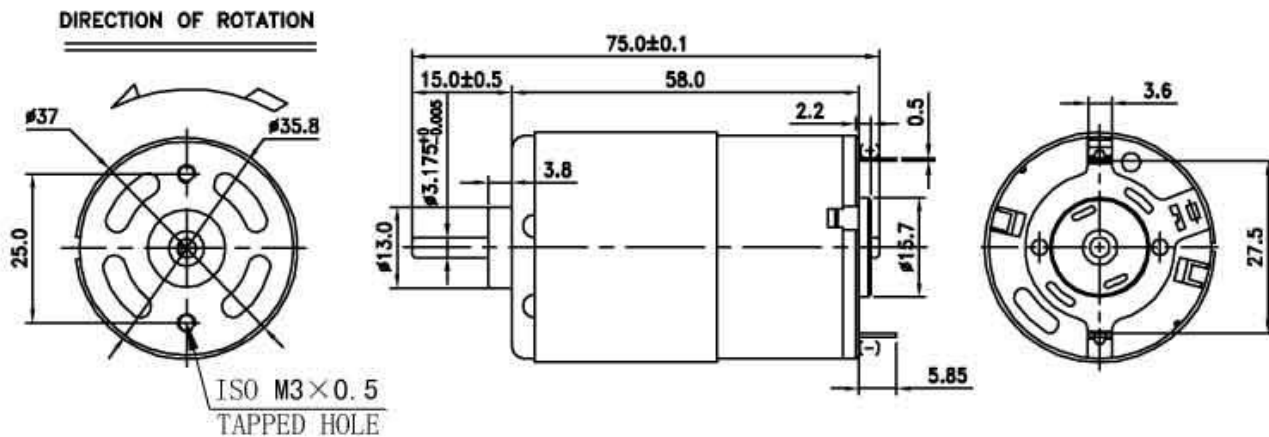

MDH-R5512/55A High Voltage MAX-MOTOR

Main Voltage: 110~120V 210~230V

Typical Application: Power tools, Vacuum cleaner
, Hair clipper

Motor Drawing

上述尺寸单位: mm

Motor data:

Model	Voltage		No Load		At Maximum Efficiency				Stall			
	Operating Range	Nominal	Speed	Current	Speed	Current	Torque	Output	Torque	Current		
			RPM	A	RPM	A	g.cm	mN.m	W	g.cm	mN.m	A
DHCR55ADP-09220	100~240	230V Constant	12900	0.039	11206	0.16	282.7	25.75	30.2	2000	196	1.05

DHCR55ADP-09220AA

230V

典型应用

1. 吸尘器
2. 理发剪

常用的标准轴长: 61.5/67mm

备注:

上述电机性能仅供参考, 具体电机性能参数, 轴长, 寿命要求, 各项认证要求可根据客户的实际要求进行设计。