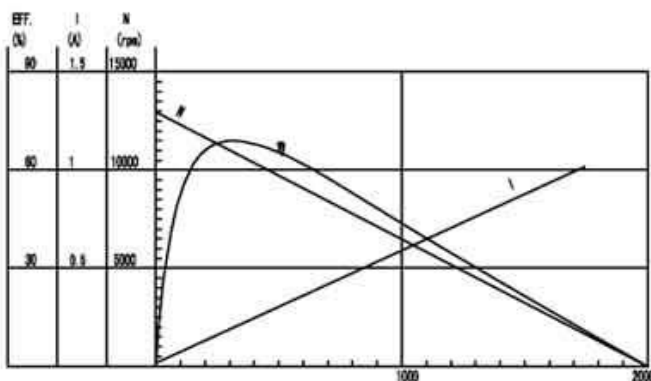

MDH-R5512/55A High Voltage MAX-MOTOR

Main Voltage: 110~120V 210~230V

Typical Application: Power tools, Vacuum cleaner
, Hair clipper

Motor Drawing

上述尺寸单位: mm

Motor data:

Model	Voltage		No Load		At Maximum Efficiency				Stall			
	Operating Range	Nominal	Speed	Current	Speed	Current	Torque	Output	Torque	Current		
			RPM	A	RPM	A	g.cm	mN.m	W	g.cm	mN.m	A
DHCR55ADP-09220	100~240	230V Constant	12900	0.039	11206	0.16	282.7	25.75	30.2	2000	196	1.05

DHCR55ADP-09220AA

230V

典型应用

1. 吸尘器
2. 理发剪

常用的标准轴长: 61.5/67mm

备注:

上述电机性能仅供参考, 具体电机性能参数, 轴长, 寿命要求, 各项认证要求可根据客户的实际要求进行设计。