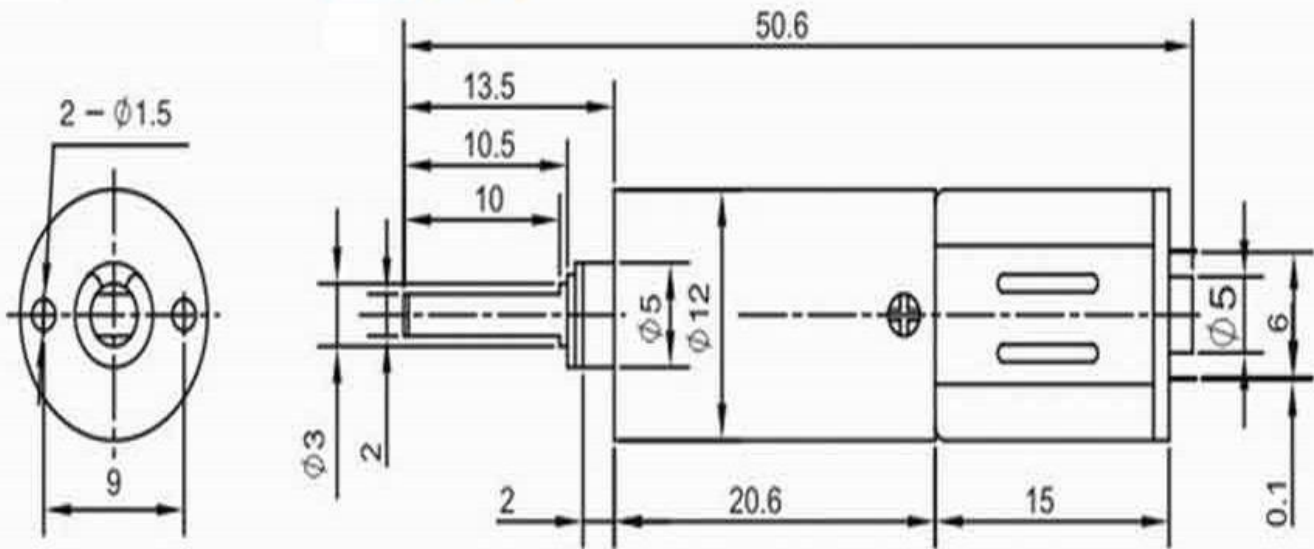

MP-12PG Planetary Gear motor

Main voltage: 3v 4.5v 6v,

Typical applications Beauty care product, Face cleaner, Eyelash brush etc.

Weight: 12G

Packing details:

Motor data:

MODEL	VOLTAGE RATED	NO LOAD		AT RATED LOAD				STALL			
		SPEED	CURRENT	SPEED	CURRENT	TORQUE	OUTPUT	TORQUE	CURRENT		
		V	rpm	A	rpm	A	g.cm	mN.m	W	g.cm	mN.m
MP-12PG	6	62	0.15	47	0.26	500	49	0.24	1800	176.4	0.6
	5	66	0.16	53	0.27	440	43.1	0.24	2200	215.7	0.7